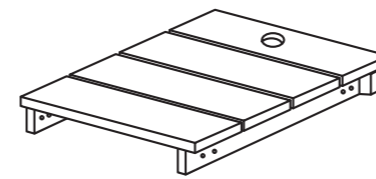

Let's get started!

Visit our product hub for useful tips and tricks on getting the most out of your new product.

SCAN ME

Components

4 1x

220kg
Maximum Weight
110kg per chair

60 Mins

Need further help?
support@vonhaus.com

See our full range at
www.vonhaus.com